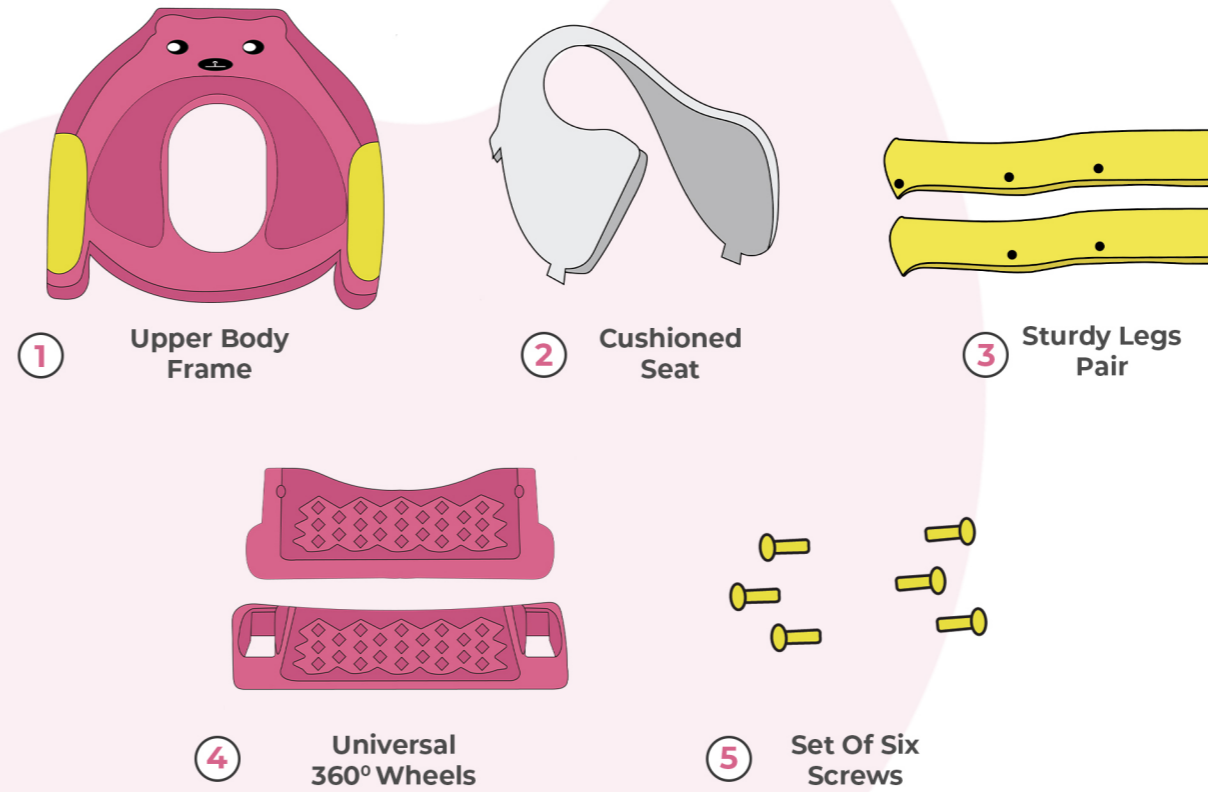

INCLUDED INVENTORY

The Unboxing Experience