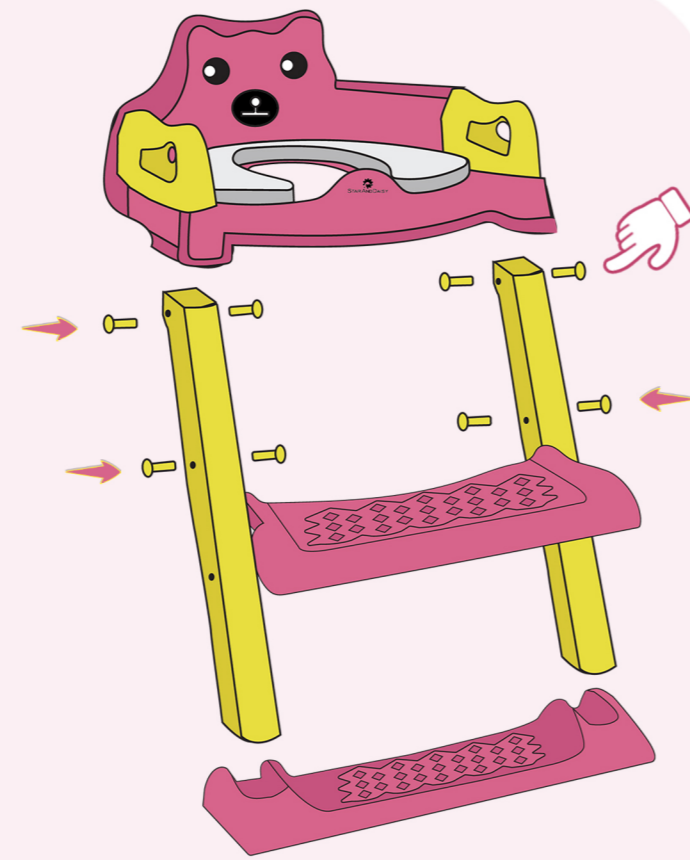

## TINY TUSHIES INDEPENDENT BABY POTTY TRAINING SEAT

### KEY HIGHLIGHTS

- Height Adjustable
- Removable Cushion
- Nonslip Ladder Texture
- Compact Folding

"User Guide For Installation and Operating"

### QUICK-TWIST ASSEMBLY

Just Twist the Screw, That's It Pee Poo Ready!

Place the parts at the slot provided, use little force of your finger to twist the screw and fix it at its position.

### Reinforced Base and Pedal

5 anti slip rubber strips on the bottom of the pedal, and plasticity texture on surface which makes it stable & safe.

STARANDDAISY

Premium Baby Care Products

Scan Now For More Details